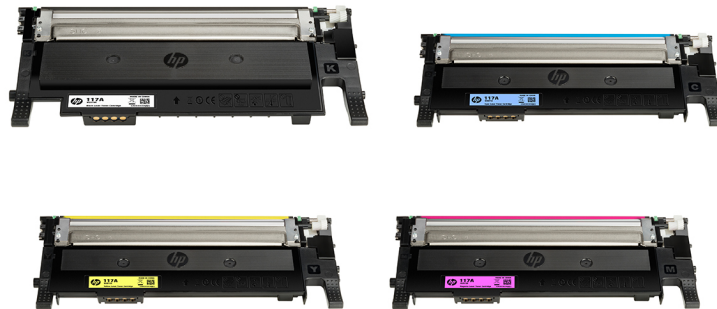

HP 117 Laser Printing Supplies

(W2070A, W2071A, W2072A, W2073A)

Ideal for micro and small offices that would like to begin printing with laser technology from an industry leader – HP.

Print business documents with colour highlights and vibrant full-colour marketing materials. HP's low-priced and reliable Original Laser Toner cartridges are designed for your home or office and your budget.

Legendary HP reliability

Photo quality

Environmental globe

HP Original Supplies

A great price for great quality

Original HP Laser toner cartridges deliver consistently impressive prints. Get the quality an industry leader offers for your office at a surprisingly affordable price.

Reliable quality from Original HP toner cartridges that deliver consistent printing at a low purchase price.

Get text quality with Original HP toner

Trust HP Original Toner cartridges for consistent, high-quality black printing. When you want to print, you'll get the caliber of reliable results and the prints you need from the HP toner cartridges specially designed to work with your HP printer.